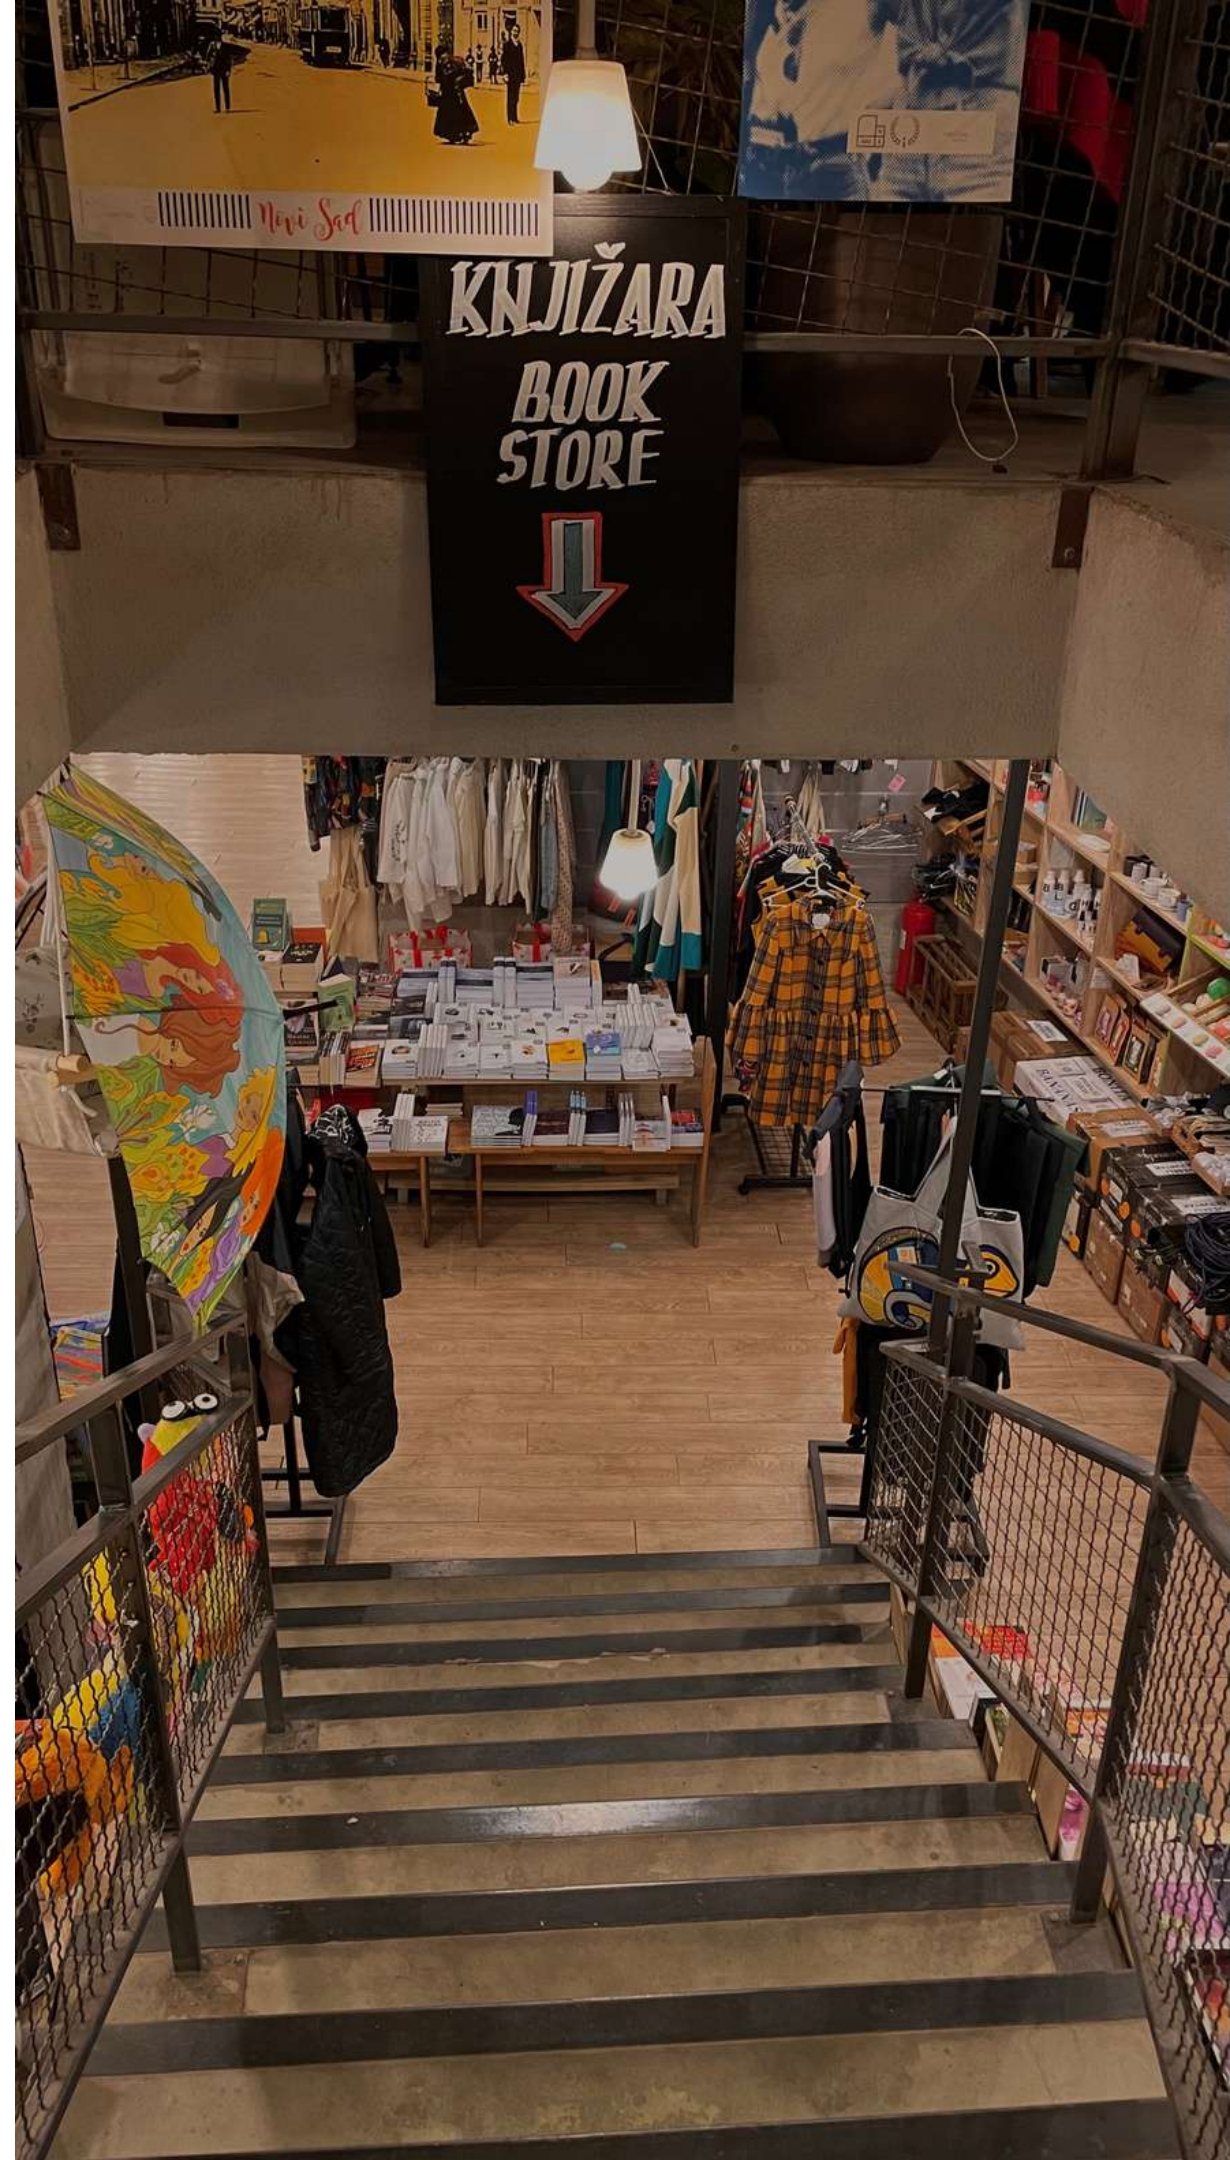

ZDRAVO
CENTRALA!
NAJMI SE DA
STE SVI DODRO!
ZELI PUNO
U PENI U

Novi 2023. Godini!
VELIKI POZDRAV
ZA GRAFIČKA MREŽU

za: GALERIJA
"ŠOK ZADRUGA"
(MMC LED ART)

UL: PASAŽ ZMAJ
JOVINA 22
21000 NOVI SAD
SERBIA / SRBIJA

Thomas Zipp | Germany
A.B. REACTIONS 2011
Courtesy of Saatchi Gallery, Brussels

Beyond Memory | 2012
Museum on the Seam | Socio-Political Contemporary Art Museum, Jerusalem
RS: VITLJEVA 2012

KAJ
KAO
OKOLADA
MLEKO
MASLINE
NARANČE
TESTO
BANANE
MASLINOVO ULJE
KUPINOVO BINO
SUNČOKRETOVO ULJE
TOALETNI PAPIR